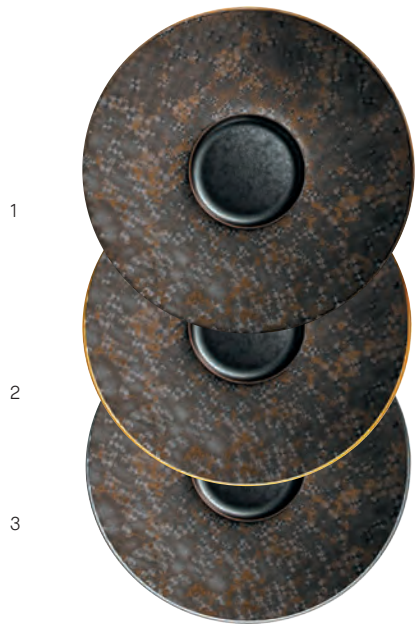

Aguirre

Jarre à cigare intérieur 15,5 x 22 cm
Bora Bora 6.1 x 8.6 in
Cigar Jar, Bora Bora inside
ACC6244AGUIAGUI000

FORME ZEN · ZEN SHAPE

Les articles de la collection Zen sont disponibles
seulement en décor "Aguirre sans finition" · Zen
articles are only available in "Aguirre without
finish" pattern

FORME BUBBLE · BUBBLE SHAPE

Jaune de Chrome

Existe en · Exists in :

1. 1 **Aguirre sans finition** · Aguirre without finish 000
2. 2 **Aguirre finition or** · Aguirre with gold finish A00
3. 3 **Aguirre finition platine** · Aguirre with platinum finish P00

Le code produit est à compléter avec le code finition
ci-dessus · The product code is to be completed with the
finish code above

Conseils d'utilisation indiqués à la fin du catalogue
Advice on use is given at the end of the catalogue