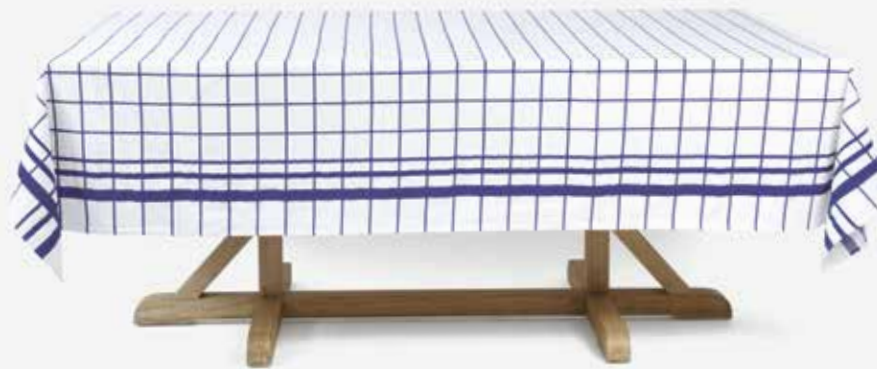

TABLECLOTH: 100"L X 70"W
MSRP 188.00 BP000520

Montauk

COTTON

Spread out the perfect Americana tablescape with Mark D. Sikes' windowpane linens.

SOLD INDIVIDUALLY
CARE: MACHINE WASHABLE.
SEE P. 251 FOR FURTHER
CARE INSTRUCTIONS.