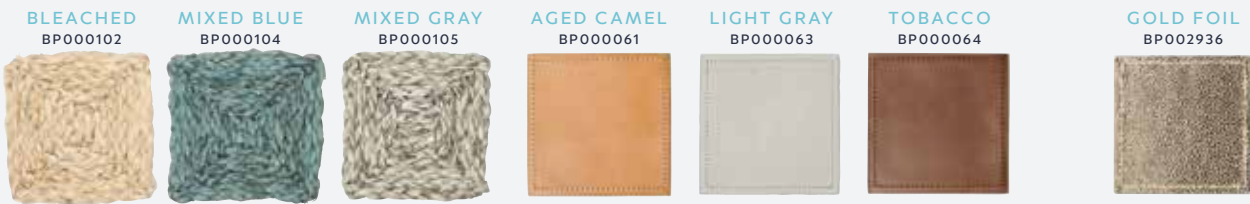

Zoey RAFFIA MSRP 26.00 PER SET
Evan* FULL-GRAIN LEATHER
AGED CAMEL, TOBACCO MSRP 48.00 PER SET
LIGHT GRAY MSRP 58.00 PER SET
Jessica FULL-GRAIN LEATHER MSRP 54.00 PER SET