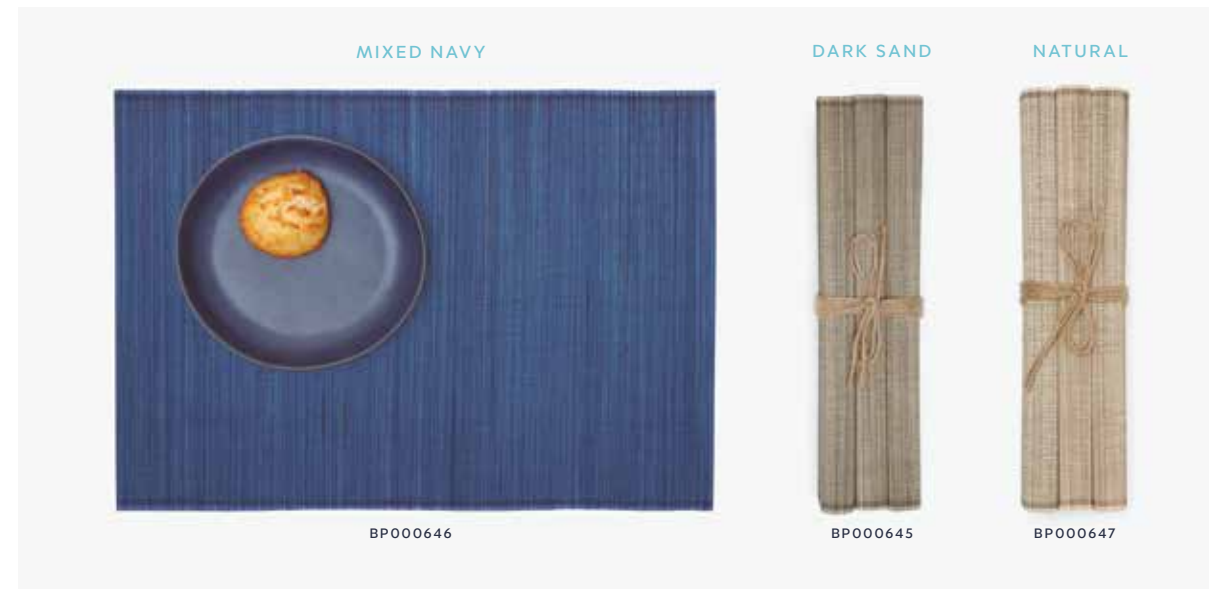

Valentina

GLASS BEADS

With an abundance of golden glass beads hand-sewn into an undulating, sun-inspired pattern, our Valentina placemats give the table a golden glow.

ROUND PLACEMAT: 15"D
MSRP 94.00 EA. BP003417

SQUARE PLACEMAT: 15"L X 15"W
MSRP 100.00 EA. BP003419

RECTANGULAR PLACEMAT: 14"L X 19"W
MSRP 112.00 EA. BP003418

EACH SOLD AS: PACK OF 2
CARE: WIPE CLEAN WITH A DAMP CLOTH

Varden

BAMBOO

Beautiful sustainable placemats made with natural dye.

RECTANGULAR PLACEMAT: 14"L X 19"W
MSRP 6.00 EA.

EACH SOLD AS: PACK OF 6
CARE: WIPE CLEAN WITH A DAMP CLOTH
VARIATION TO BE EXPECTED