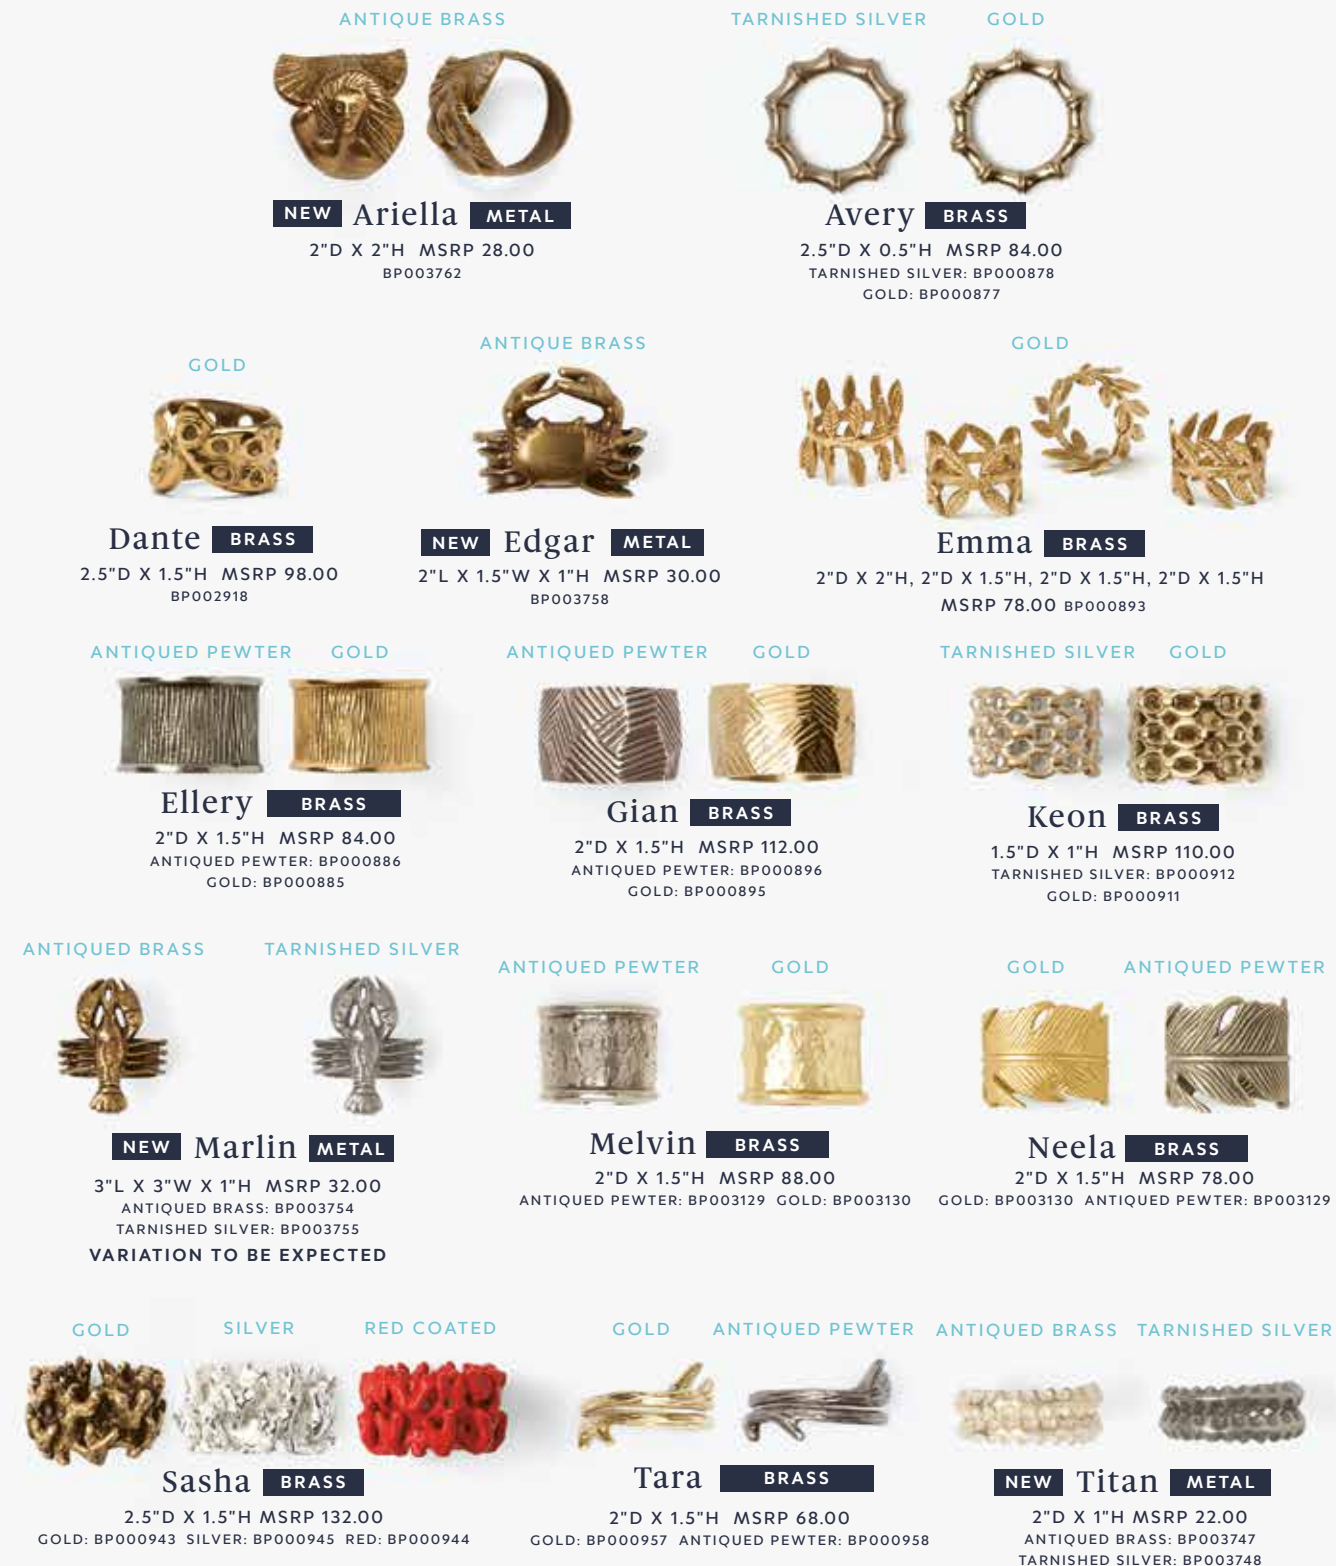

Metal

*VARIATION TO BE EXPECTED