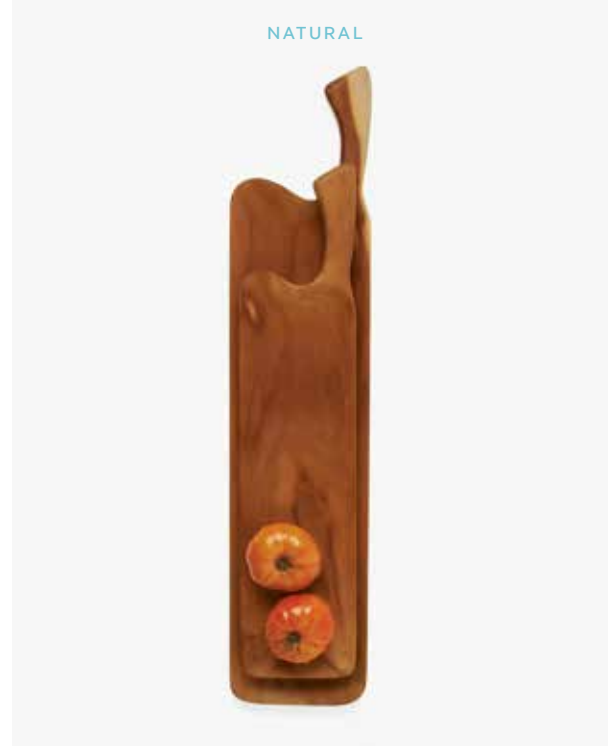

Cooper

ACACIA/OAK/WALNUT

Warm natural wood with a strong horizontal grain makes this cutting board worthy of permanent display in the kitchen. As practical as it is beautiful, this tray has an indentation around the perimeter that captures flavorful juices.

SMALL CARVING BOARD:
18"L X 12"W X 1.25"H
MSRP 128.00 EA.
NATURAL ACACIA: BP003651
MSRP 198.00 EA.
NATURAL OAK: BP003653
MSRP 328.00 EA.
NATURAL WALNUT: BP003655

LARGE CARVING BOARD:
20"L X 16"W X 1.25"H
MSRP 158.00 EA.
NATURAL ACACIA: BP003652
MSRP 248.00 EA.
NATURAL OAK: BP003654
MSRP 398.00 EA.
NATURAL WALNUT: BP003656

EACH SOLD INDIVIDUALLY
CARE: HAND WASH ONLY (WIPE
WITH BEESWAX, MINERAL OIL, OR
OLIVE OIL).
VARIATION TO BE EXPECTED