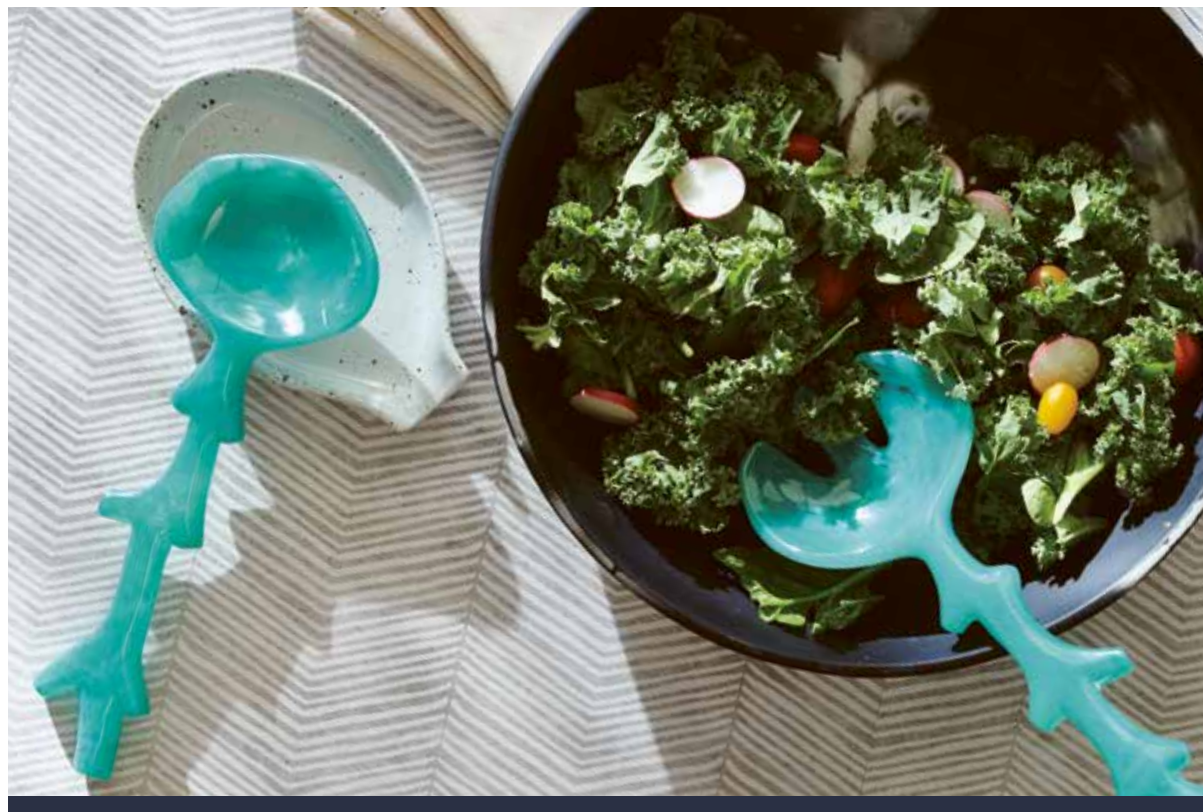

Celina

CAST RESIN

The cast-resin Celina's sculptural handle mimics coral—and enlivens even the simplest serveware.

SERVING FORK: 4"W X 11"H
SERVING SPOON: 4"W X 11"H
MSRP 268.00
COBALT: BP003160
MARIGOLD: BP003161
TURQUOISE: BP003159

EACH SOLD AS: 2-PIECE SERVING SET
CARE: DISHWASHER & FREEZER SAFE
VARIATION TO BE EXPECTED