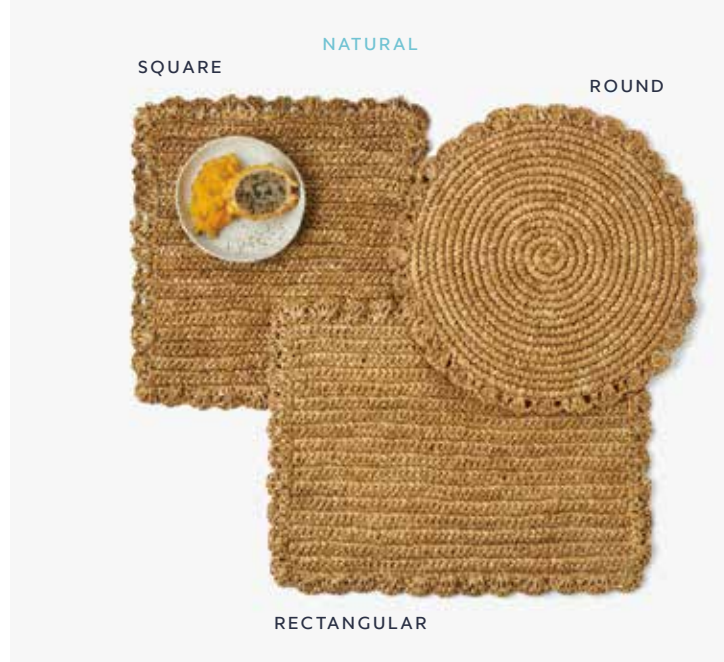

SQUARE NATURAL ROUND

RECTANGULAR