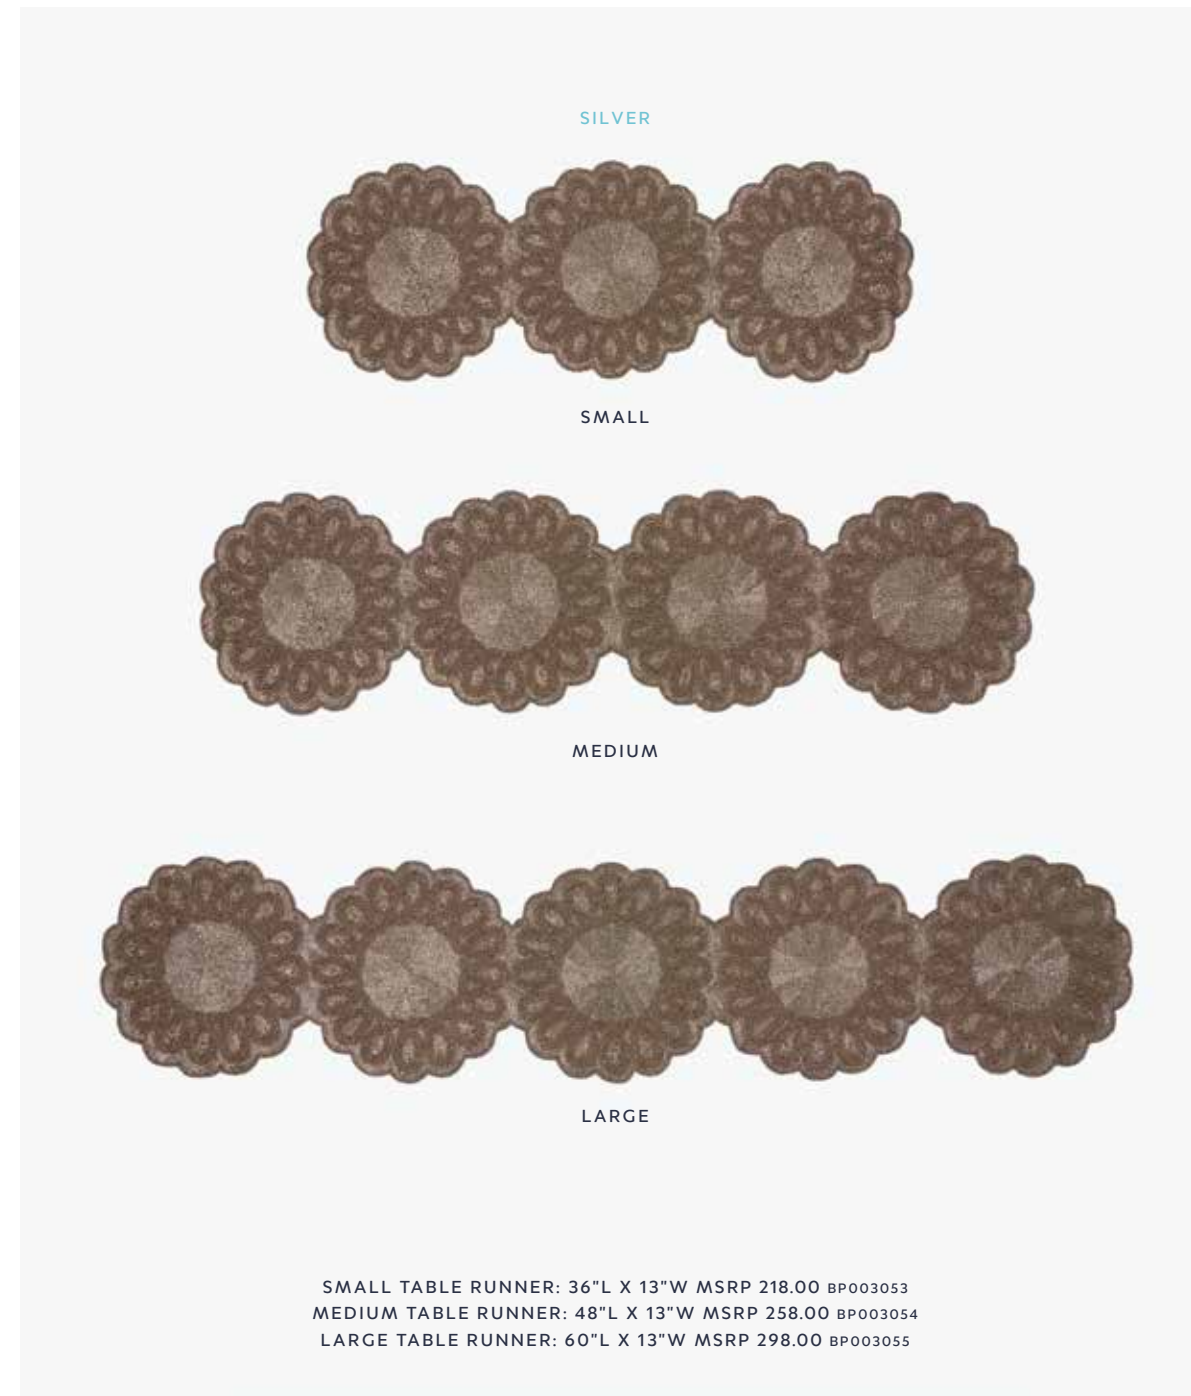

SILVER

SMALL

MEDIUM

LARGE

SMALL TABLE RUNNER: 36"L X 13"W MSRP 218.00 BP003053
MEDIUM TABLE RUNNER: 48"L X 13"W MSRP 258.00 BP003054
LARGE TABLE RUNNER: 60"L X 13"W MSRP 298.00 BP003055

Ramona

GLASS BEADS

Each circular section is hand beaded with illuminating Dark Silver glass beads, forming elegant, feminine shapes and shimmering patterns.

EACH SOLD INDIVIDUALLY
CARE: WIPE CLEAN WITH
A DAMP CLOTH