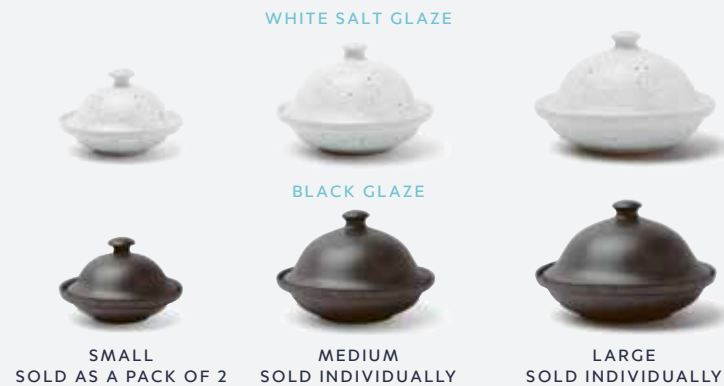

### Cloches

**SMALL:** 8"D X 5"H  
MSRP 54.00 EA.  
WHITE SALT: BP000800  
BLACK: BP000773

**MEDIUM:** 10.5"D X 7"H  
MSRP 128.00 EA.  
WHITE SALT: BP000789  
BLACK: BP000764

**LARGE:** 11.5"D X 7.5"H  
MSRP 138.00 EA.  
WHITE SALT: BP000786  
BLACK: BP000762