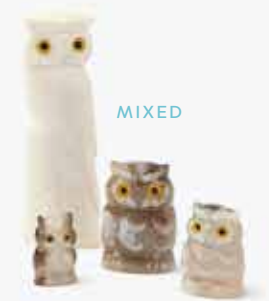

**Merrick** BURSA SHELL

8.5"L X 6"W X 4.5"H MSRP 124.00 EA. BP000132  
 SOLD AS: PACK OF 2

WHITE GLAZE

**Jack** STONWARE

2.5"L X 3"W X 6"H MSRP 74.00 EA. BP000122  
 EACH SOLD INDIVIDUALLY

MIXED

**Lola** HORN