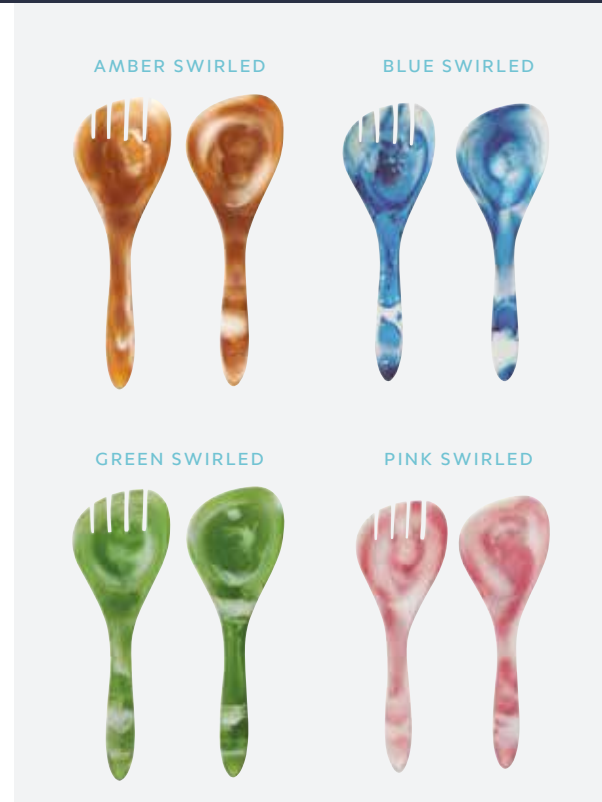

Liliana

STAINLESS STEEL

A delightful take on the natural bamboo trend, our Liliana elevates the material to create an eye-catching collection. Add a touch of island flair for an easy way to bring a casual yet sophisticated feel to your table.

SERVING FORK: 2"W X 10"H
SERVING SPOON: 2"W X 10"H
MSRP 136.00 SILVER: BP001814
MSRP 188.00 GOLD: BP001813

CAKE SERVER: 2.5"W X 11"H
SERVING KNIFE: 1"W X 12"H
MSRP 148.00 SILVER: BP002447
MSRP 188.00 GOLD: BP002446

SOLD AS: 2-PIECE SERVING SET
GRADE: 18/8 STAINLESS STEEL
CARE: DISHWASHER SAFE