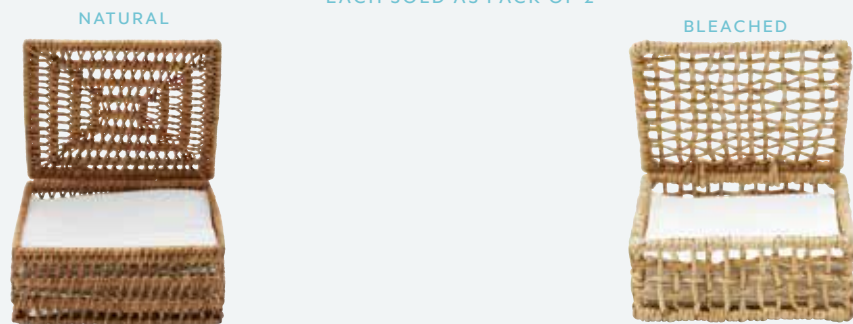

BP003685

BP003153

NEW Carly RATTAN

MSRP LUNCHEON 68.00 EA.
SOLD INDIVIDUALLY

Ericson* BANANA BARK

7.5"L X 7.5"W X 3.5"H
MSRP LUNCHEON 88.00 EA.
SOLD INDIVIDUALLY