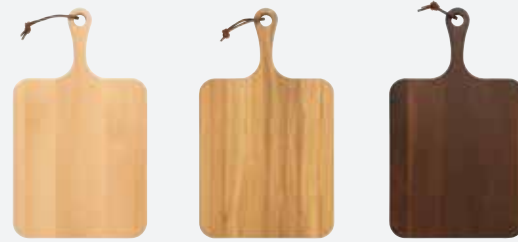

Edmund

BEECH WOOD/OAK WOOD/WALNUT WOOD

Traditional, oversized, or super skinny, the Edmund offers a variety of finishes to serve up or display savory moments. Available in either beautifully grand, natural oak with a natural stain or a deep, rich walnut beech wood.

SMALL SERVING BOARD:

22"L X 13"W
MSRP 128.00 EA. NATURAL BEECH: BP002523
MSRP 158.00 EA. NATURAL OAK: BP002529
MSRP 198.00 EA. NATURAL WALNUT: BP002526

MEDIUM SERVING BOARD:

29"L X 14"W
MSRP 188.00 EA. NATURAL BEECH: BP002525
MSRP 218.00 EA. NATURAL OAK: BP002531
MSRP 258.00 EA. NATURAL WALNUT: BP002528

SMALL NARROW SERVING BOARD:

26"L X 8"W
MSRP 118.00 EA. NATURAL BEECH: BP003337
MSRP 148.00 EA. NATURAL OAK: 003338
MSRP 188.00 EA. NATURAL WALNUT: BP003339

LARGE NARROW SERVING BOARD:

35"L X 10"W
MSRP 158.00 EA. NATURAL BEECH: BP002524
MSRP 188.00 EA. NATURAL OAK: BP002530
MSRP 228.00 EA. NATURAL WALNUT: BP002527

EACH SOLD INDIVIDUALLY

CARE: HAND WASH ONLY
(WIPE WITH BEESWAX,
MINERAL OIL, OR OLIVE OIL).
VARIATION TO BE EXPECTED

NATURAL BEECH NATURAL OAK NATURAL WALNUT

SMALL