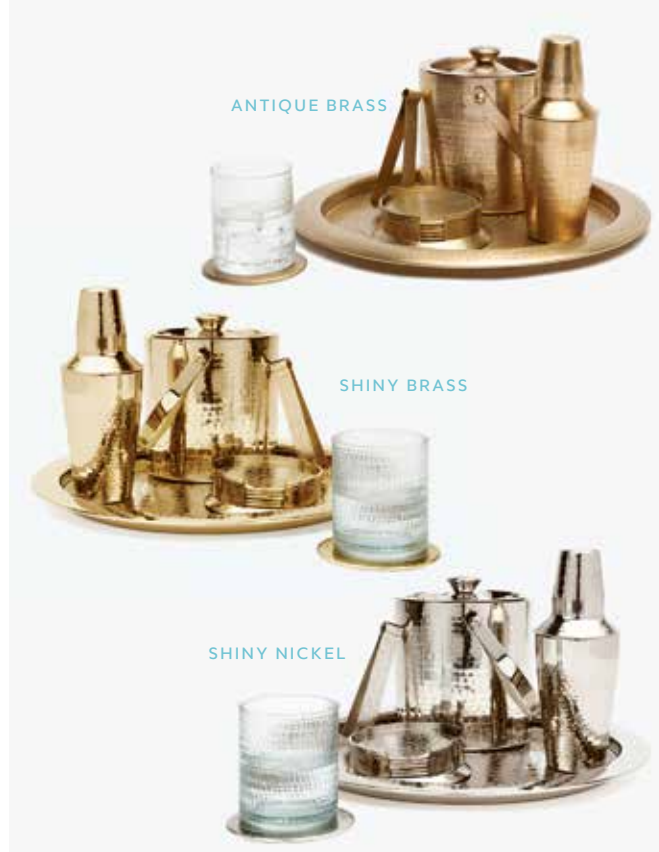

BLACK NICKEL

ANTIQUE BRASS

SHINY BRASS

SHINY NICKEL