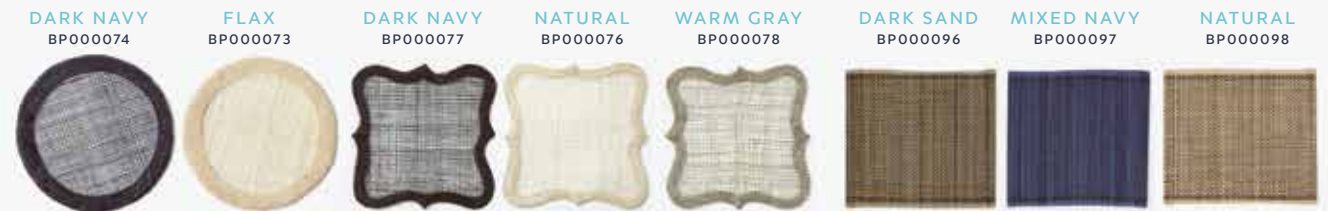

DARK NAVY
BP000074

FLAX
BP000073

DARK NAVY
BP000077

NATURAL
BP000076

WARM GRAY
BP000078

DARK SAND
BP000096

MIXED NAVY
BP000097

NATURAL
BP000098

June **ABACA**
MSRP 18.00 PER SET

Lorisa **ABACA**
MSRP 24.00 PER SET

Varden* **BAMBOO**
MSRP 16.00 PER SET
SOLD AS A BOX SET OF 8

NATURAL/BROWN
BP002535

NATURAL
BP000058

NATURAL
BP002953

BLEACHED
BP000075

AGED
BP000079

Bondi* 6"D
COWRIE SHELL/PANDAN LEAF
MSRP 48.00 PER SET
WITHOUT GIFT BOX

Clayton
WATER HYACINTH
MSRP 38.00 PER SET
WITHOUT GIFT BOX

Mila*
STRAW
MSRP 18.00 PER SET

Lauren
BANANA BARK
MSRP 48.00 PER SET

Lucian
SEAGRASS
MSRP 22.00 PER SET