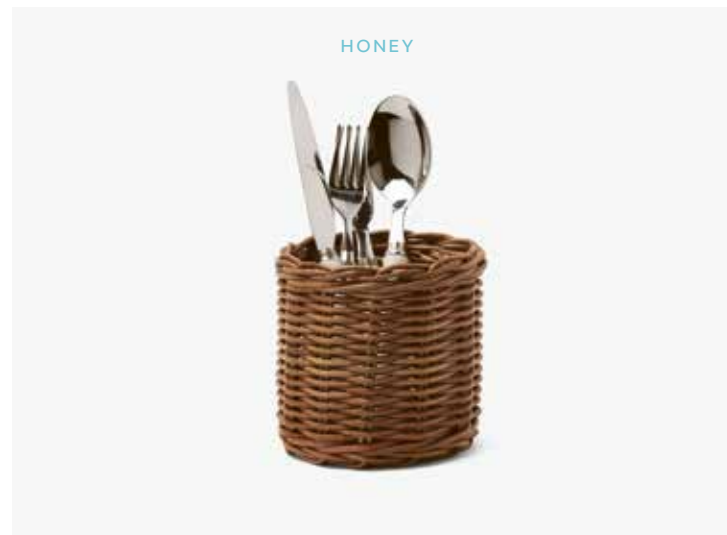

Sag

RATTAN

Mark D. Sikes' utensil holder in honey-hued rattan.

5"D X 5"H
MSRP: 18.00 EA. BP000942
SOLD AS: PACK OF 2
CARE: WIPE CLEAN WITH A DAMP CLOTH