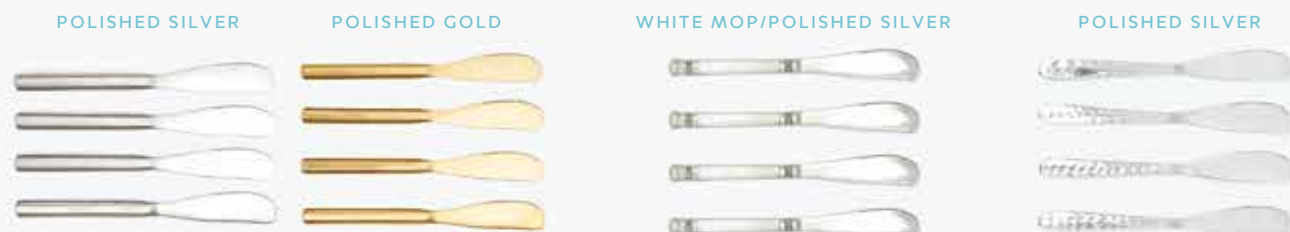

Roland STAINLESS STEEL

SPREADERS: 1"W X 6.5"H

MSRP 110.00 SILVER: BP000356
MSRP 148.00 GOLD: BP000353

SOLD AS: SET OF 4

Sophene SHELL/STAINLESS STEEL

SPREADERS: 1"W X 6.5"H

MSRP 268.00 BP000359

SOLD AS: SET OF 4

Zora STAINLESS STEEL

SPREADERS: 1"W X 6.5"H

MSRP 168.00 BP000361

SOLD AS: SET OF 4