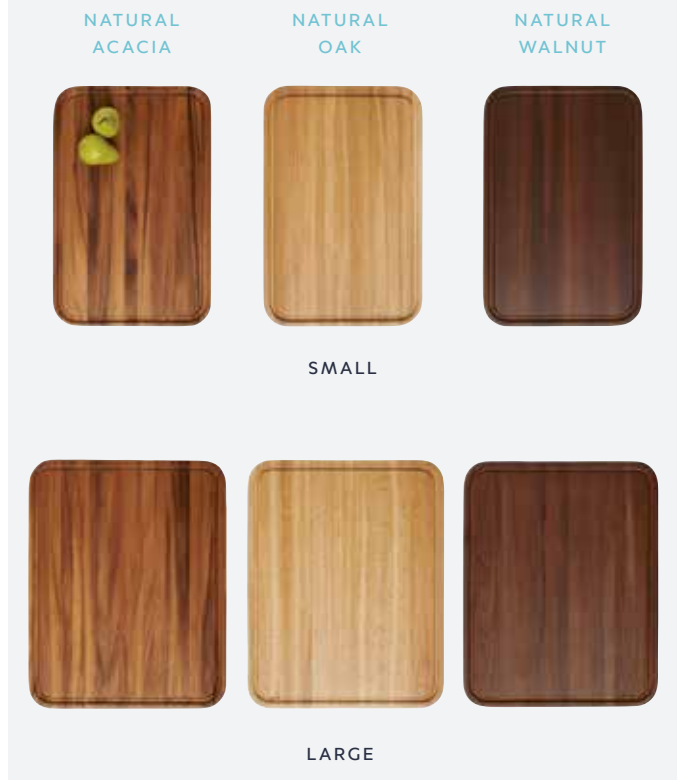

Brice

TEAK

Our Brice serving boards are made for passing around cheese, charcuterie, and other small bites. Easy-to-grip handles are hand-carved into these naturally warm, beautifully grained teak oblong boards.

SERVING BOARD SET:
17.5"L X 4"W X 1"H, 22"L X 5"W X 1"H
MSRP 112.00 BP003719

SOLD AS: SET OF 2
CARE: HAND WASH ONLY
(WIPE WITH BEESWAX,
MINERAL OIL, OR OLIVE OIL).
VARIATION TO BE EXPECTED

Cooper

ACACIA/OAK/WALNUT

Warm natural wood with a strong horizontal grain makes this cutting board worthy of permanent display in the kitchen. As practical as it is beautiful, this tray has an indentation around the perimeter that captures flavorful juices.

SMALL CARVING BOARD:
18"L X 12"W X 1.25"H
MSRP 128.00 EA.
NATURAL ACACIA: BP003651
MSRP 198.00 EA.
NATURAL OAK: BP003653
MSRP 328.00 EA.
NATURAL WALNUT: BP003655

LARGE CARVING BOARD:
20"L X 16"W X 1.25"H
MSRP 158.00 EA.
NATURAL ACACIA: BP003652
MSRP 248.00 EA.
NATURAL OAK: BP003654
MSRP 398.00 EA.
NATURAL WALNUT: BP003656

EACH SOLD INDIVIDUALLY
CARE: HAND WASH ONLY (WIPE
WITH BEESWAX, MINERAL OIL, OR
OLIVE OIL).
VARIATION TO BE EXPECTED