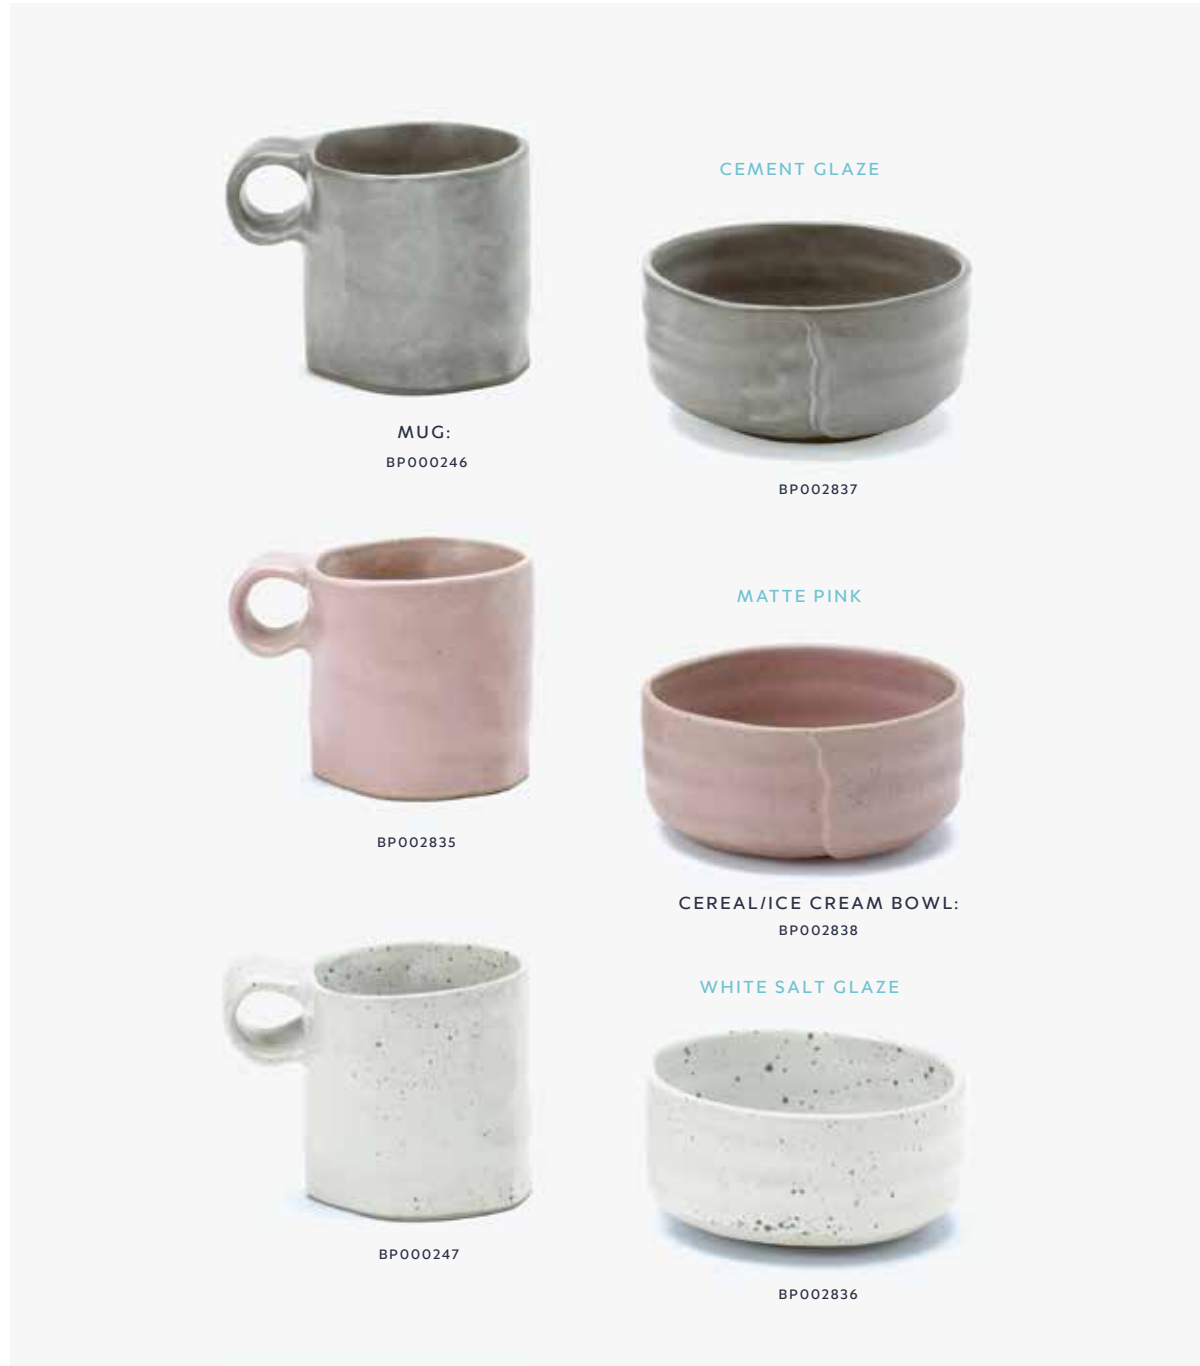

CEMENT GLAZE