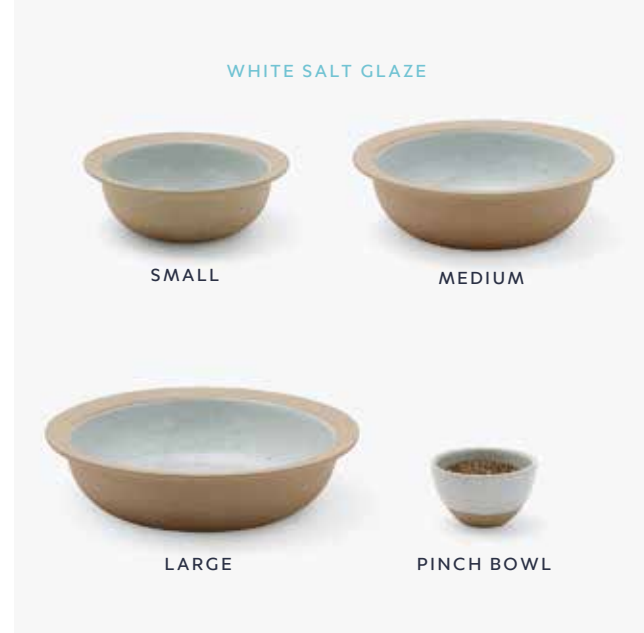

SMALL

MEDIUM

LARGE

PINCH BOWL

Regina **STONEWARE**

SERVING BOWLS:
7"D X 4"H, 10.5"D X 4"H, 13"D X 5"H
MSRP 224.00 BP003093
SOLD AS: SET OF 3
VARIATION TO BE EXPECTED

Sawyer **CAST RESIN**

LARGE SERVING BOWL: 11.5"D X 3"H
MSRP 148.00 EA.
TURQUOISE: BP002542
COBALT: BP002541
SOLD INDIVIDUALLY
VARIATION TO BE EXPECTED

Sconset **EARTHENWARE**

SMALL SERVING BOWL: 10"D X 5"H
MSRP 78.00 EA. BP000839
SOLD AS: PACK OF 2

LARGE SERVING BOWL: 12"D X 5.5"H
MSRP 128.00 EA. BP000838
SOLD INDIVIDUALLY
VARIATION TO BE EXPECTED

Victoria **STONEWARE**

RECTANGULAR SERVING PLATTER:
15"L X 8"W
MSRP 72.00 EA. BP000850
SOLD AS: PACK OF 2
VARIATION TO BE EXPECTED

Wilson **STONEWARE**

SMALL FOOTED BOWL: 5.5"D X 4"H
MSRP 44.00 EA.
CEMENT: BP000857
WHITE SALT: BP000860

MEDIUM FOOTED BOWL: 7"D X 5"H
MSRP 64.00 EA.
CEMENT: BP000856
WHITE SALT: BP000859

LARGE FOOTED BOWL: 8"D X 5"H
MSRP 88.00 EA.
CEMENT: BP000855
WHITE SALT: BP000858

EACH SOLD AS: PACK OF 2
VARIATION TO BE EXPECTED