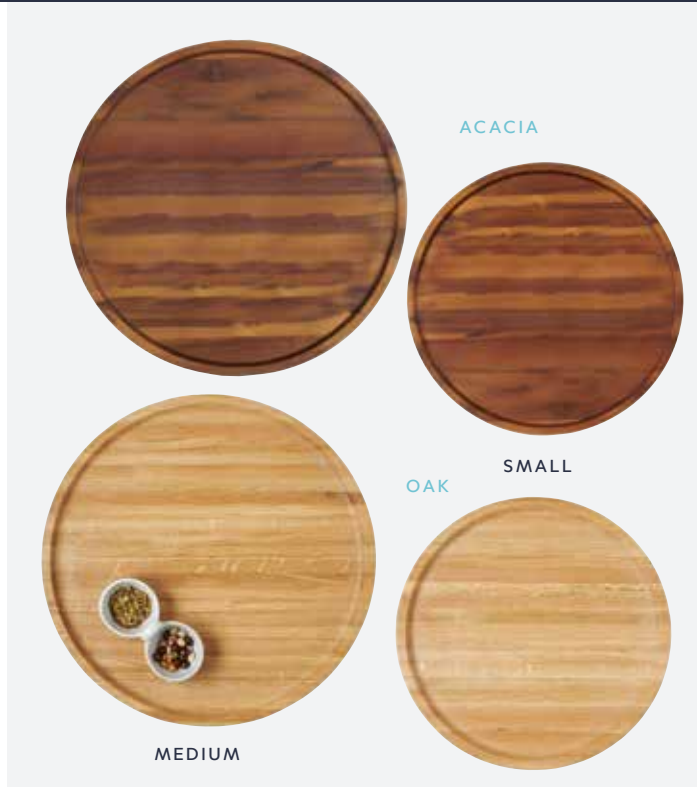

David

ACACIA/OAK WOOD

This carved lazy Susan has a striking, striated grain that deserves to be the center of attention on any table or countertop. A clean, raised edge makes it easy to grip and give a spin.

SMALL LAZY SUSAN: 18"D X 2"H
MSRP 148.00 EA. ACACIA WOOD: P003422
MSRP 288.00 EA. OAK WOOD: BP003423

MEDIUM LAZY SUSAN: 24"D X 2"H
MSRP 248.00 EA. ACACIA WOOD: BP003424
MSRP 398.00 EA. OAK WOOD: BP003425

EACH SOLD INDIVIDUALLY

CARE: HAND WASH ONLY (WIPE WITH BEESWAX, MINERAL OIL, OR OLIVE OIL).
VARIATION TO BE EXPECTED

Portia

MARBLE

Carved from solid white or gray marble, our Portia lazy Susan was inspired by classical architecture. Clean lines, simple geometrics, and pure practicality make this piece an evergreen for the counter or tabletop.

SMALL LAZY SUSAN: 14"D X 2"H
MSRP 178.00 EA.
GRAY: BP003427
WHITE: BP003429

MEDIUM LAZY SUSAN: 18"D X 1.5"H
MSRP 238.00 EA.
GRAY: BP003428
WHITE: BP003430

EACH SOLD INDIVIDUALLY

CARE: HAND WASH ONLY, NOT MICROWAVE SAFE, NOT DISHWASHER SAFE, NOT OVEN SAFE, FREEZER SAFE
VARIATION TO BE EXPECTED