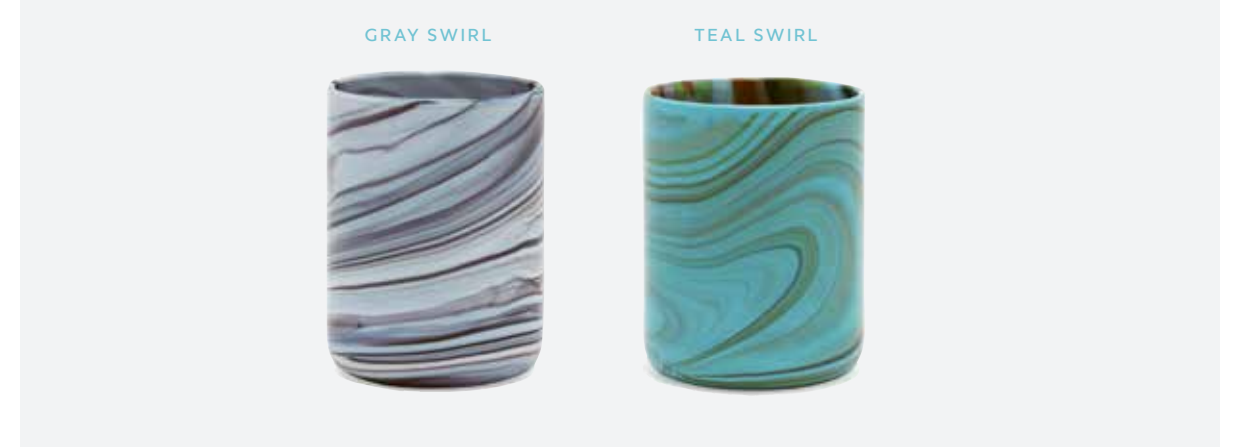

Heather

HAND BLOWN GLASS

These trompe l'oeil tumblers have the swirling, polished look of agate—but in fact are crafted from swirling hand blown glass. In gemlike teal swirl or dramatic gray swirl, they bring a sophisticated burst of color to the table.

TUMBLER: 3"D X 4"H, 11 OZ.
MSRP 38.00 EA.
GRAY SWIRL: BP003613
TEAL SWIRL: BP003614

EACH SOLD AS: PACK OF 6
CARE: DISHWASHER & FREEZER SAFE
VARIATION TO BE EXPECTED