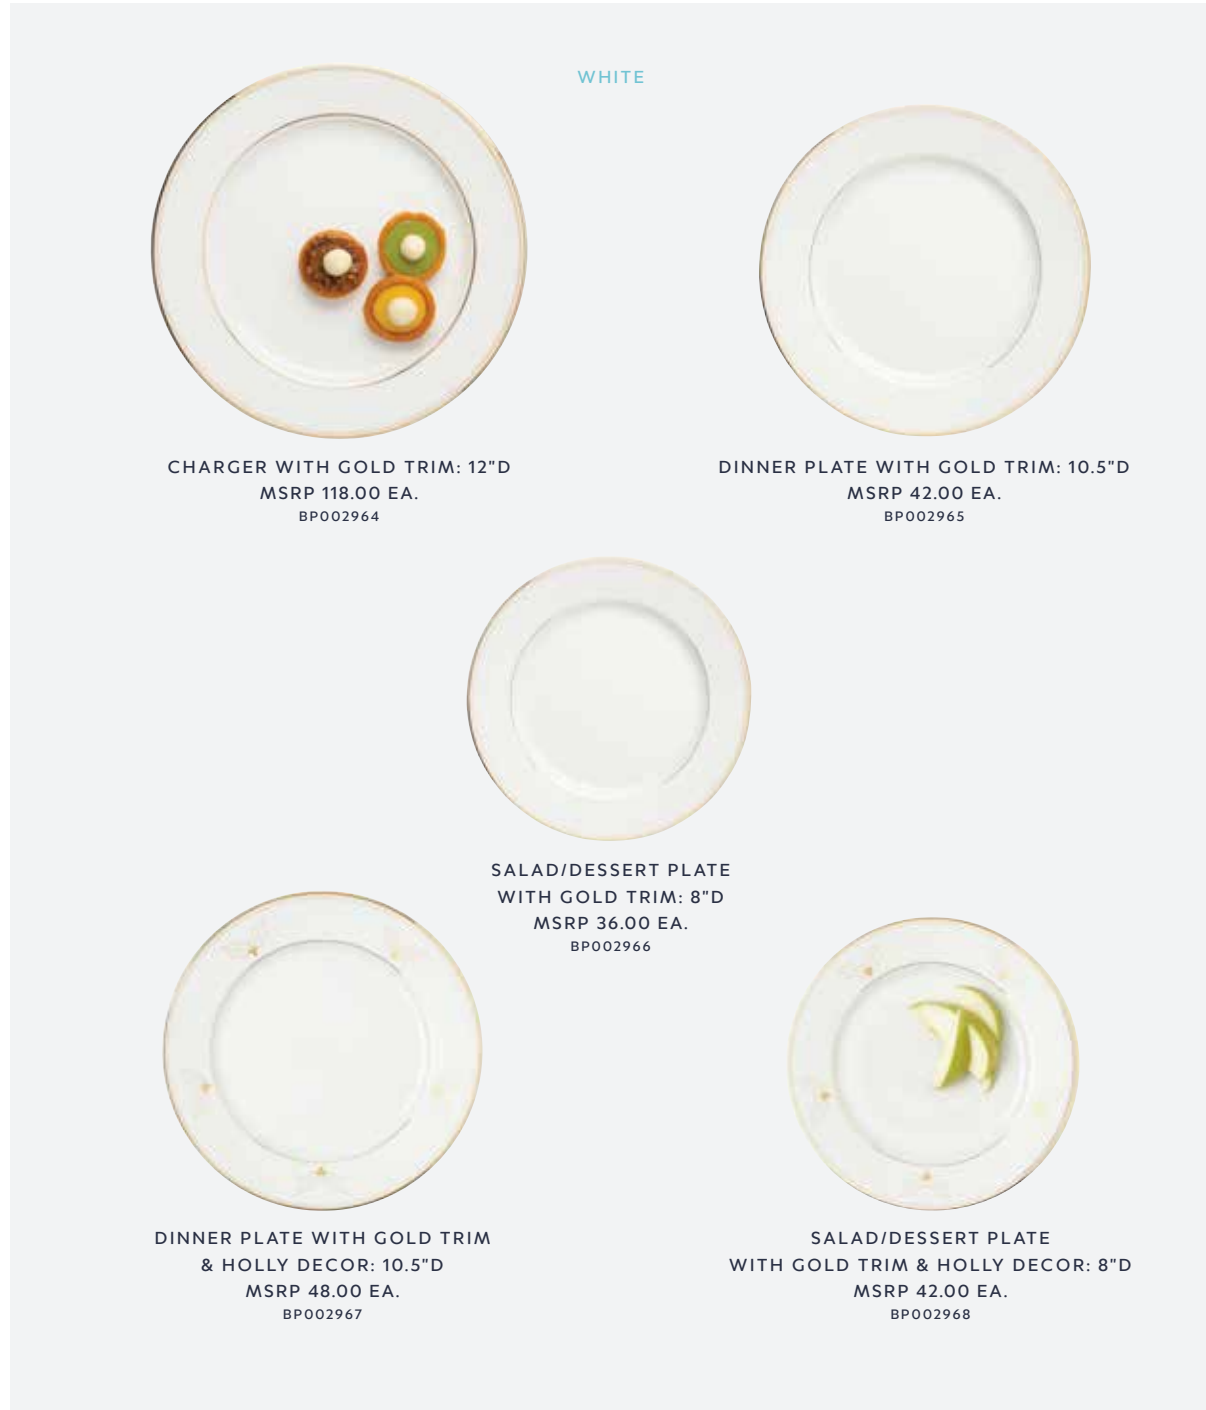

WHITE

EACH SOLD AS: PACK OF 4
CHARGER SOLD AS: PACK OF 2
CARE: DISHWASHER DURABLE

Hannah

PORCELAIN

An elegant holiday-inspired collection with two options: keep it classic with white and gold or add some festive flair with holly.

Dinnerware

MATTE NAVY

GRAY SALT GLAZE

WHITE SALT GLAZE

Serveware

Hayes

STONEWARE

Artisanal breakfast set with soft-ridged grips. In calming matte or two speckled salt glazes. Natural finishes vary with each piece.

DINNERWARE EACH SOLD AS: PACK OF 4
SERVEWARE EACH SOLD AS: PACK OF 2
CARE: MICROWAVE, DISHWASHER,
OVEN, FREEZER SAFE
VARIATION TO BE EXPECTED
(DOES NOT APPLY TO MATTE NAVY)