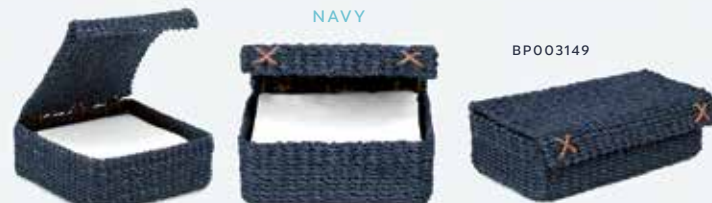

NATURAL

BP003147

BP003148

BP003149

NAVY