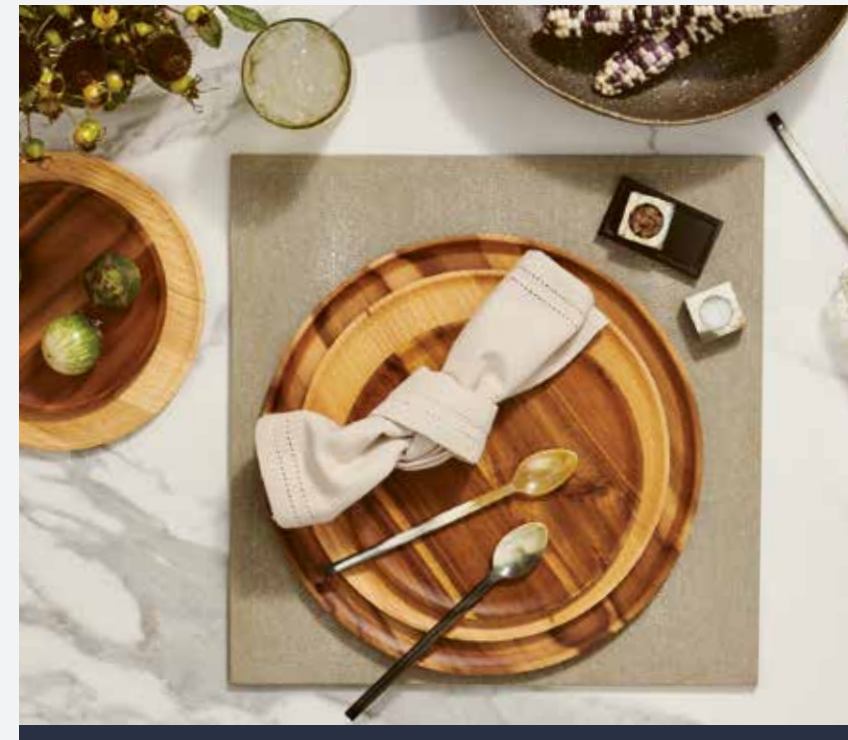

Carved wooden dinnerware instantly warms the table with its honey-golden streaks and swirls.

- KENNEDY DINNERWARE P. 36
- PEYTON GLASSWARE P. 143
- HENRY PLACEMAT P. 180
- BETTY NAPKIN P. 205
- KAARL COCKTAIL SPOONS P. 117
- LIA PINCH BOWLS P. 225
- MARCUS SERVEWARE P. 44