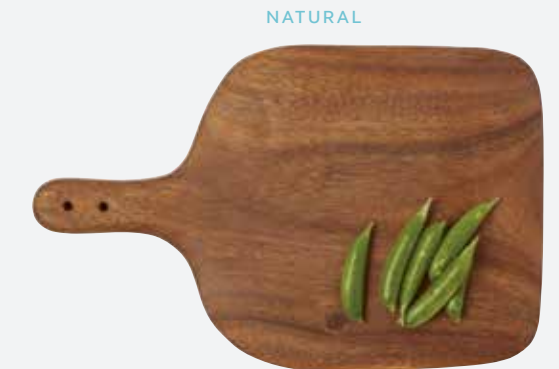

Kiren **NEW**

ACACIA

Our Kiren serving board's simple silhouette shifts the focus to the swooping, distinctive grain pattern of natural acacia, known for durability and water resistance.

SERVING BOARD WITH HANDLE: 15"L X 10"W
MSRP 58.00 EA. BP003740

SOLD AS: PACK OF 3
VARIATION TO BE EXPECTED