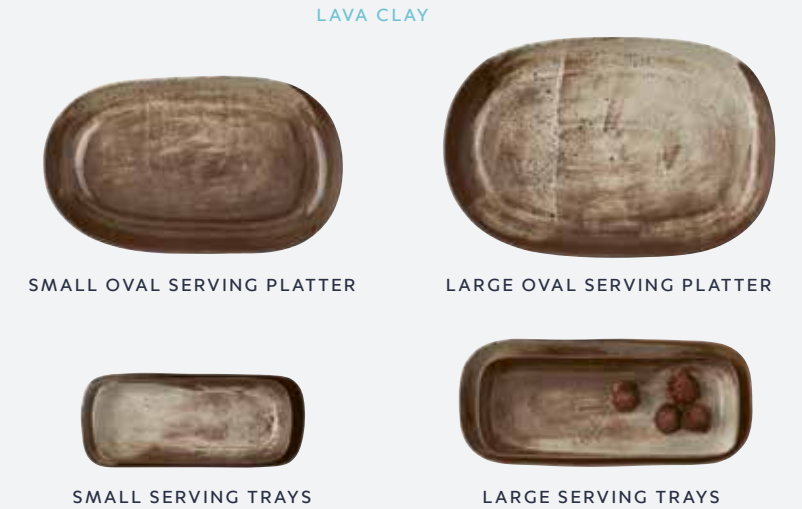

Dexter STONEWARE

SMALL OVAL SERVING PLATTER:
15"L X 9"W X 1.5"H
MSRP 88.00 EA. BP002865

LARGE OVAL SERVING PLATTER:
17.5"L X 11.5"W X 1.5"H
MSRP 128.00 EA. BP002866

SMALL SERVING TRAYS:
10.5"L X 4.5"W X 2"H
12"L X 5"W X 2"H
MSRP 128.00 BP002867

LARGE SERVING TRAYS:
14.5"L X 6"W X 1.5"H
16.5"L X 7.5"W X 1.5"H
MSRP 168.00 BP002868

SERVING PLATTERS SOLD AS:
PACK OF 2
SERVING TRAYS SOLD AS: SET OF 2
VARIATION TO BE EXPECTED