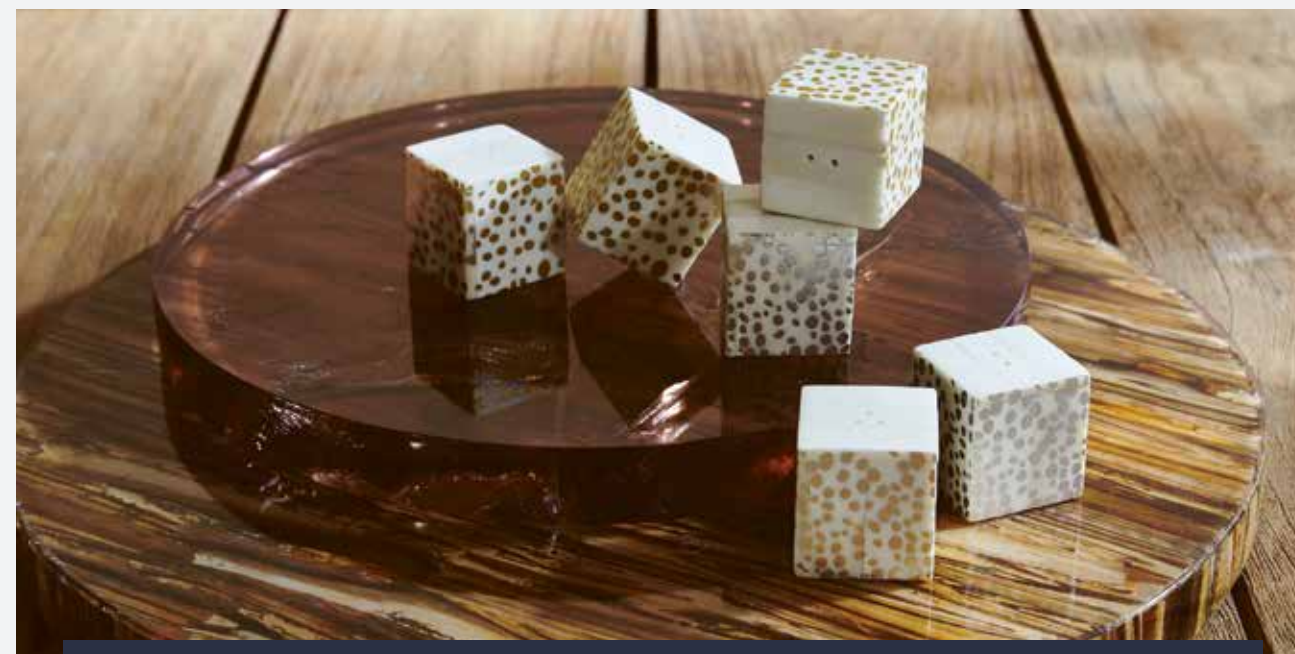

BLACK/ABALONE

**Tilda RESIN/SHELL**

PINCH BOWLS: 4"L X 3"W X 1"H  
MSRP 100.00 BP000959  
VARIATION TO BE EXPECTED

CLEAR

**Vista HAND BLOWN GLASS**

PINCH BOWLS: 2"D X 1.5"H, 2.5"D X 1.5"H  
MSRP 50.00 BP001865