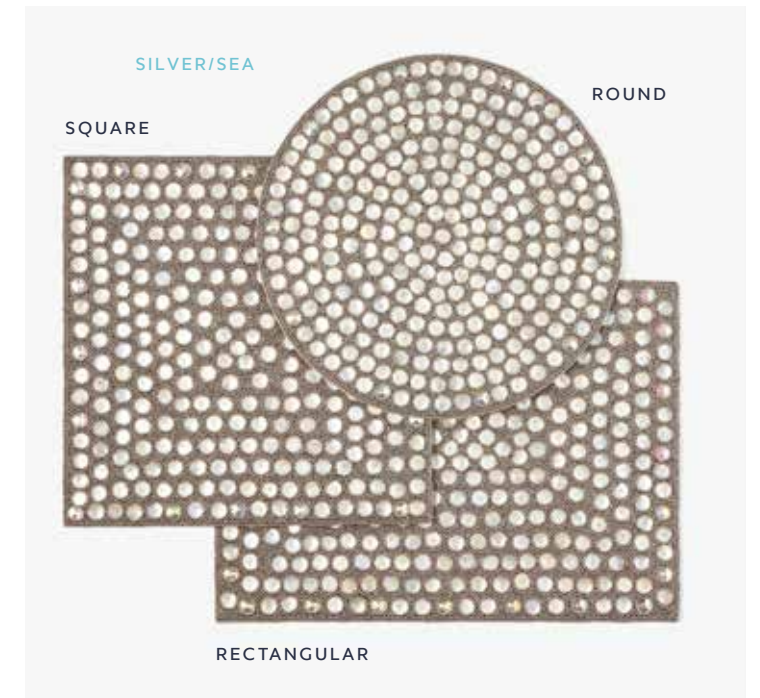

SILVER/SEA

SQUARE

ROUND

RECTANGULAR