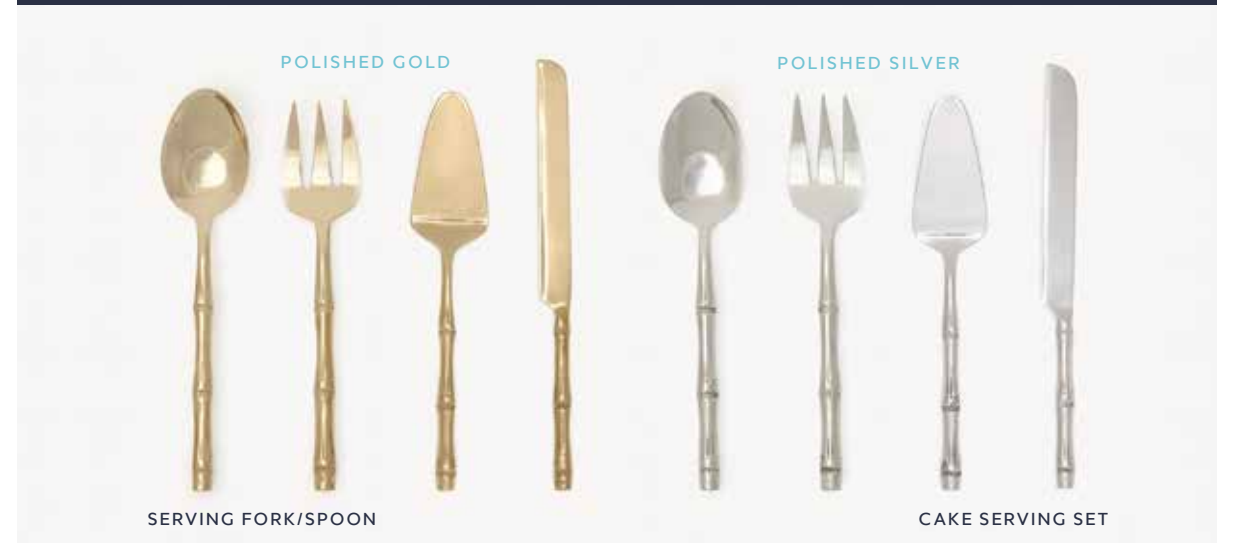

Liliana

STAINLESS STEEL

A delightful take on the natural bamboo trend, our Liliana elevates the material to create an eye-catching collection. Add a touch of island flair for an easy way to bring a casual yet sophisticated feel to your table.

SERVING FORK: 2"W X 10"H
SERVING SPOON: 2"W X 10"H
MSRP 136.00 SILVER: BP001814
MSRP 188.00 GOLD: BP001813

CAKE SERVER: 2.5"W X 11"H
SERVING KNIFE: 1"W X 12"H
MSRP 148.00 SILVER: BP002447
MSRP 188.00 GOLD: BP002446

SOLD AS: 2-PIECE SERVING SET
GRADE: 18/8 STAINLESS STEEL
CARE: DISHWASHER SAFE