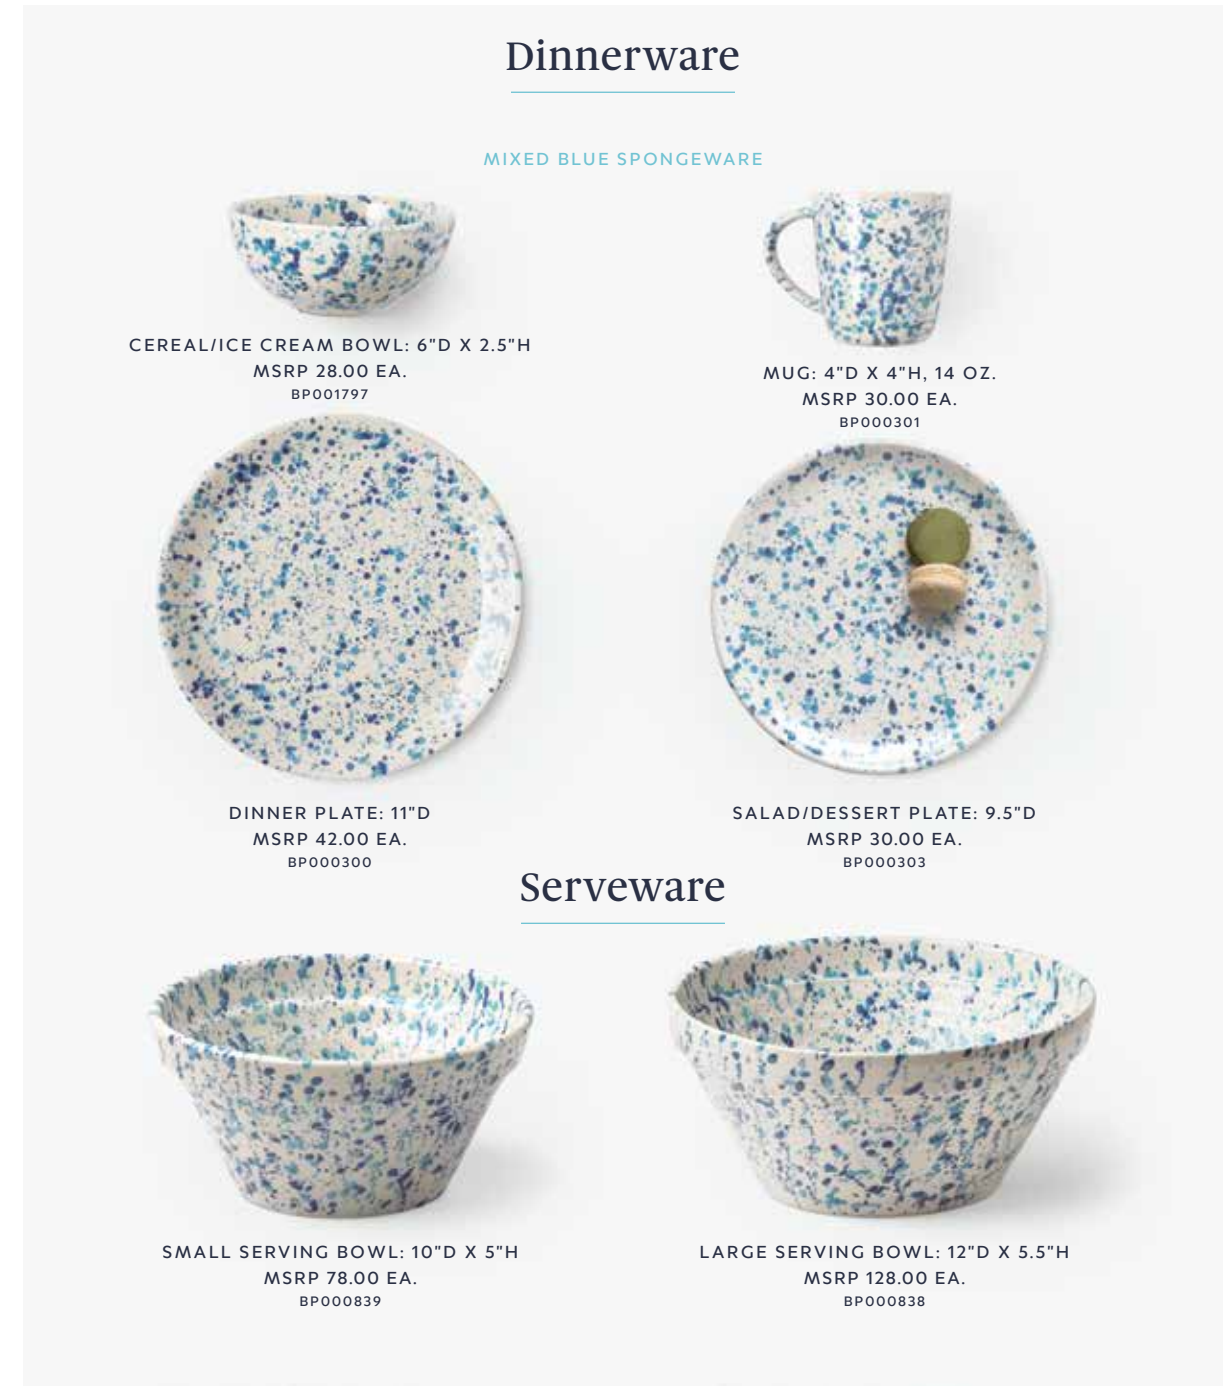

Dinnerware

MIXED BLUE SPONGEWARE